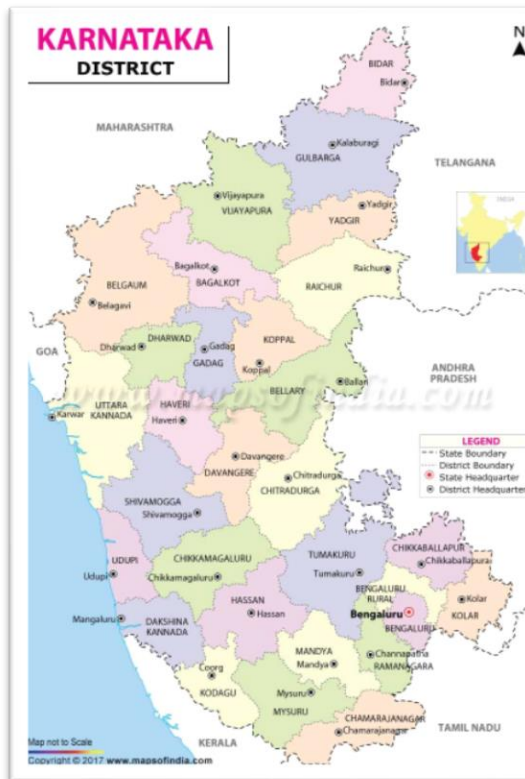

Declaration under Section 4(4) of The Telecommunication (Broadcasting and Cable) Services Interconnection (Addressable Systems) Regulations, 2017 (No. 1 of 2017)

a. Target Market:

Entire Karnataka State

Parts of Andhra Pradesh

Anantapur District

Karnool District

e-Infrastructure and Entertainment (India) Pvt Ltd

b. Total Channel Carrying Capacity

Network Capacity				
SL#	District	State	Channel Carrying Capacity	
			SD	HD
1	Ananthpur	Andhra Pradesh	350	30
2	Bangalore	Karnataka	350	60
3	Bangalore Rural	Karnataka	350	60
4	Bagalkot	Karnataka	350	30
5	Belgaum	Karnataka	350	30
6	Bellary	Karnataka	350	30
7	Bijapur	Karnataka	350	30
8	Chikmanglur	Karnataka	350	30
9	Chikkaballapura	Karnataka	350	60
10	Chitradurga	Karnataka	350	30
11	Davangare	Karnataka	350	30
12	Dharwad	Karnataka	350	30
13	Gadag	Karnataka	350	30
14	Hassan	Karnataka	350	30
15	Haveri	Karnataka	350	30
16	Kolar	Karnataka	350	60
17	Koppal	Karnataka	350	30
18	Kurnool	Andhra Pradesh	350	30
19	Mandya	Karnataka	350	30
20	Mysore	Karnataka	350	30
21	Raichur	Karnataka	350	30
22	Ramanagara	Karnataka	350	30
23	Shimoga	Karnataka	350	30
24	Tumkur	Karnataka	350	60
25	Uttar Karnataka	Karnataka	350	30
26	Yadgiri	Karnataka	350	30